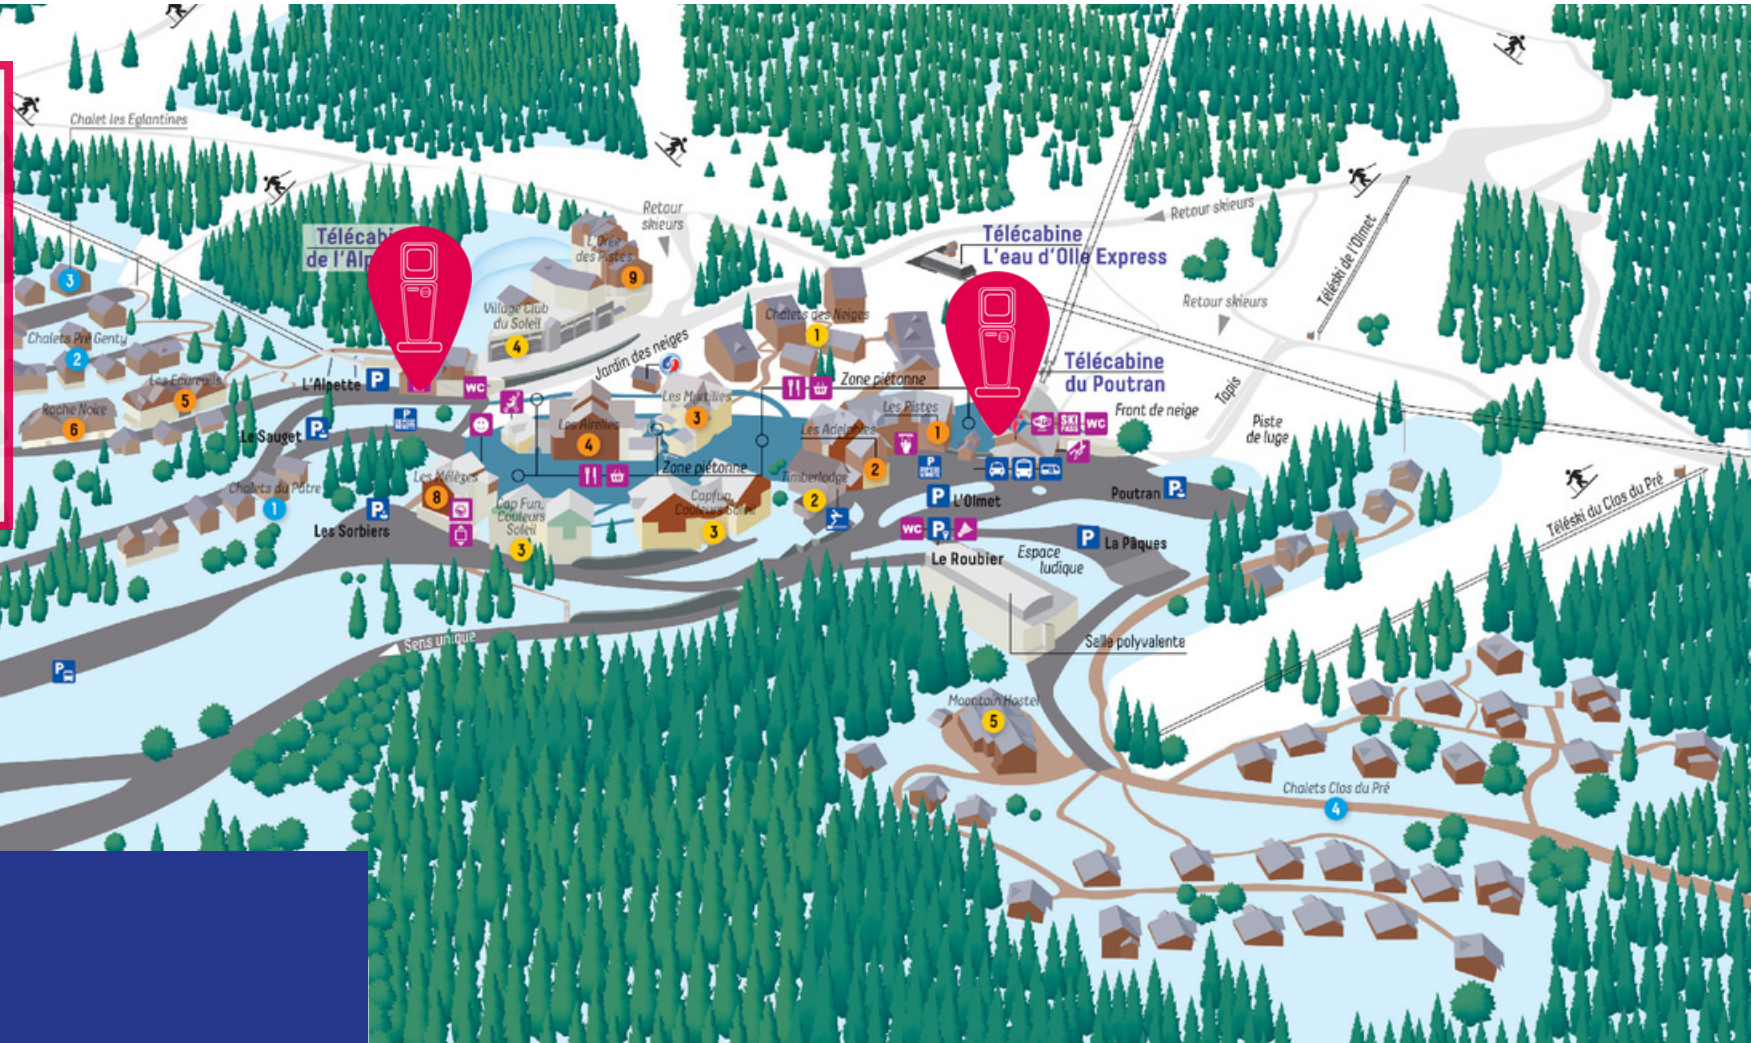

Automatic terminals and Click & Collect

1 automatic terminal and 1 Click & Collect terminal are located at the Oz3300 ticket offices.

1 automatic terminal at the start of the Alpette cable car.

Oz 3300